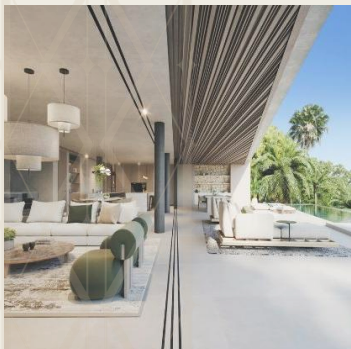

An aerial, high-angle photograph of a modern building at night. The building's architecture is characterized by sharp, angular lines and a mix of dark and light-colored surfaces. A pool of water is visible in the lower right quadrant, reflecting the ambient light and showing concentric ripples. The overall mood is sophisticated and contemporary.

## VILLA ÉTER

*Set on an elevated hillside overlooking the golf valley, Villa Eter offers complete privacy with open views and natural light throughout the day.*

## VILLA ÉTER

*Defined by a minimal Mediterranean language, it features clean lines, light stone, and warm timber across four levels, with a strong indoor and outdoor connection. Order, openness, and warmth culminate in a striking pool area and panoramic views.*

## VILLA NAVA

*Defined by a minimal Mediterranean language, with light stone and warm timber across four levels, Villa Nava blends architecture and landscape in a seamless whole.*

A photograph of a modern interior space. On the left, there are white vertical blinds covering a window. In the center, a white, sculptural armchair sits on a light-colored floor. The background features dark wood paneling with two vertical handles. Sunlight filters through the blinds, creating shadows on the floor and wall.