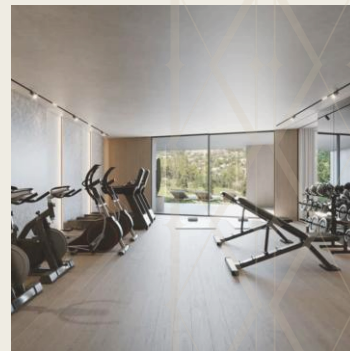

VILLA ÉTER

Defined by a minimal Mediterranean language, it features clean lines, light stone, and warm timber across four levels, with a strong indoor and outdoor connection. Order, openness, and warmth culminate in a striking pool area and panoramic views.